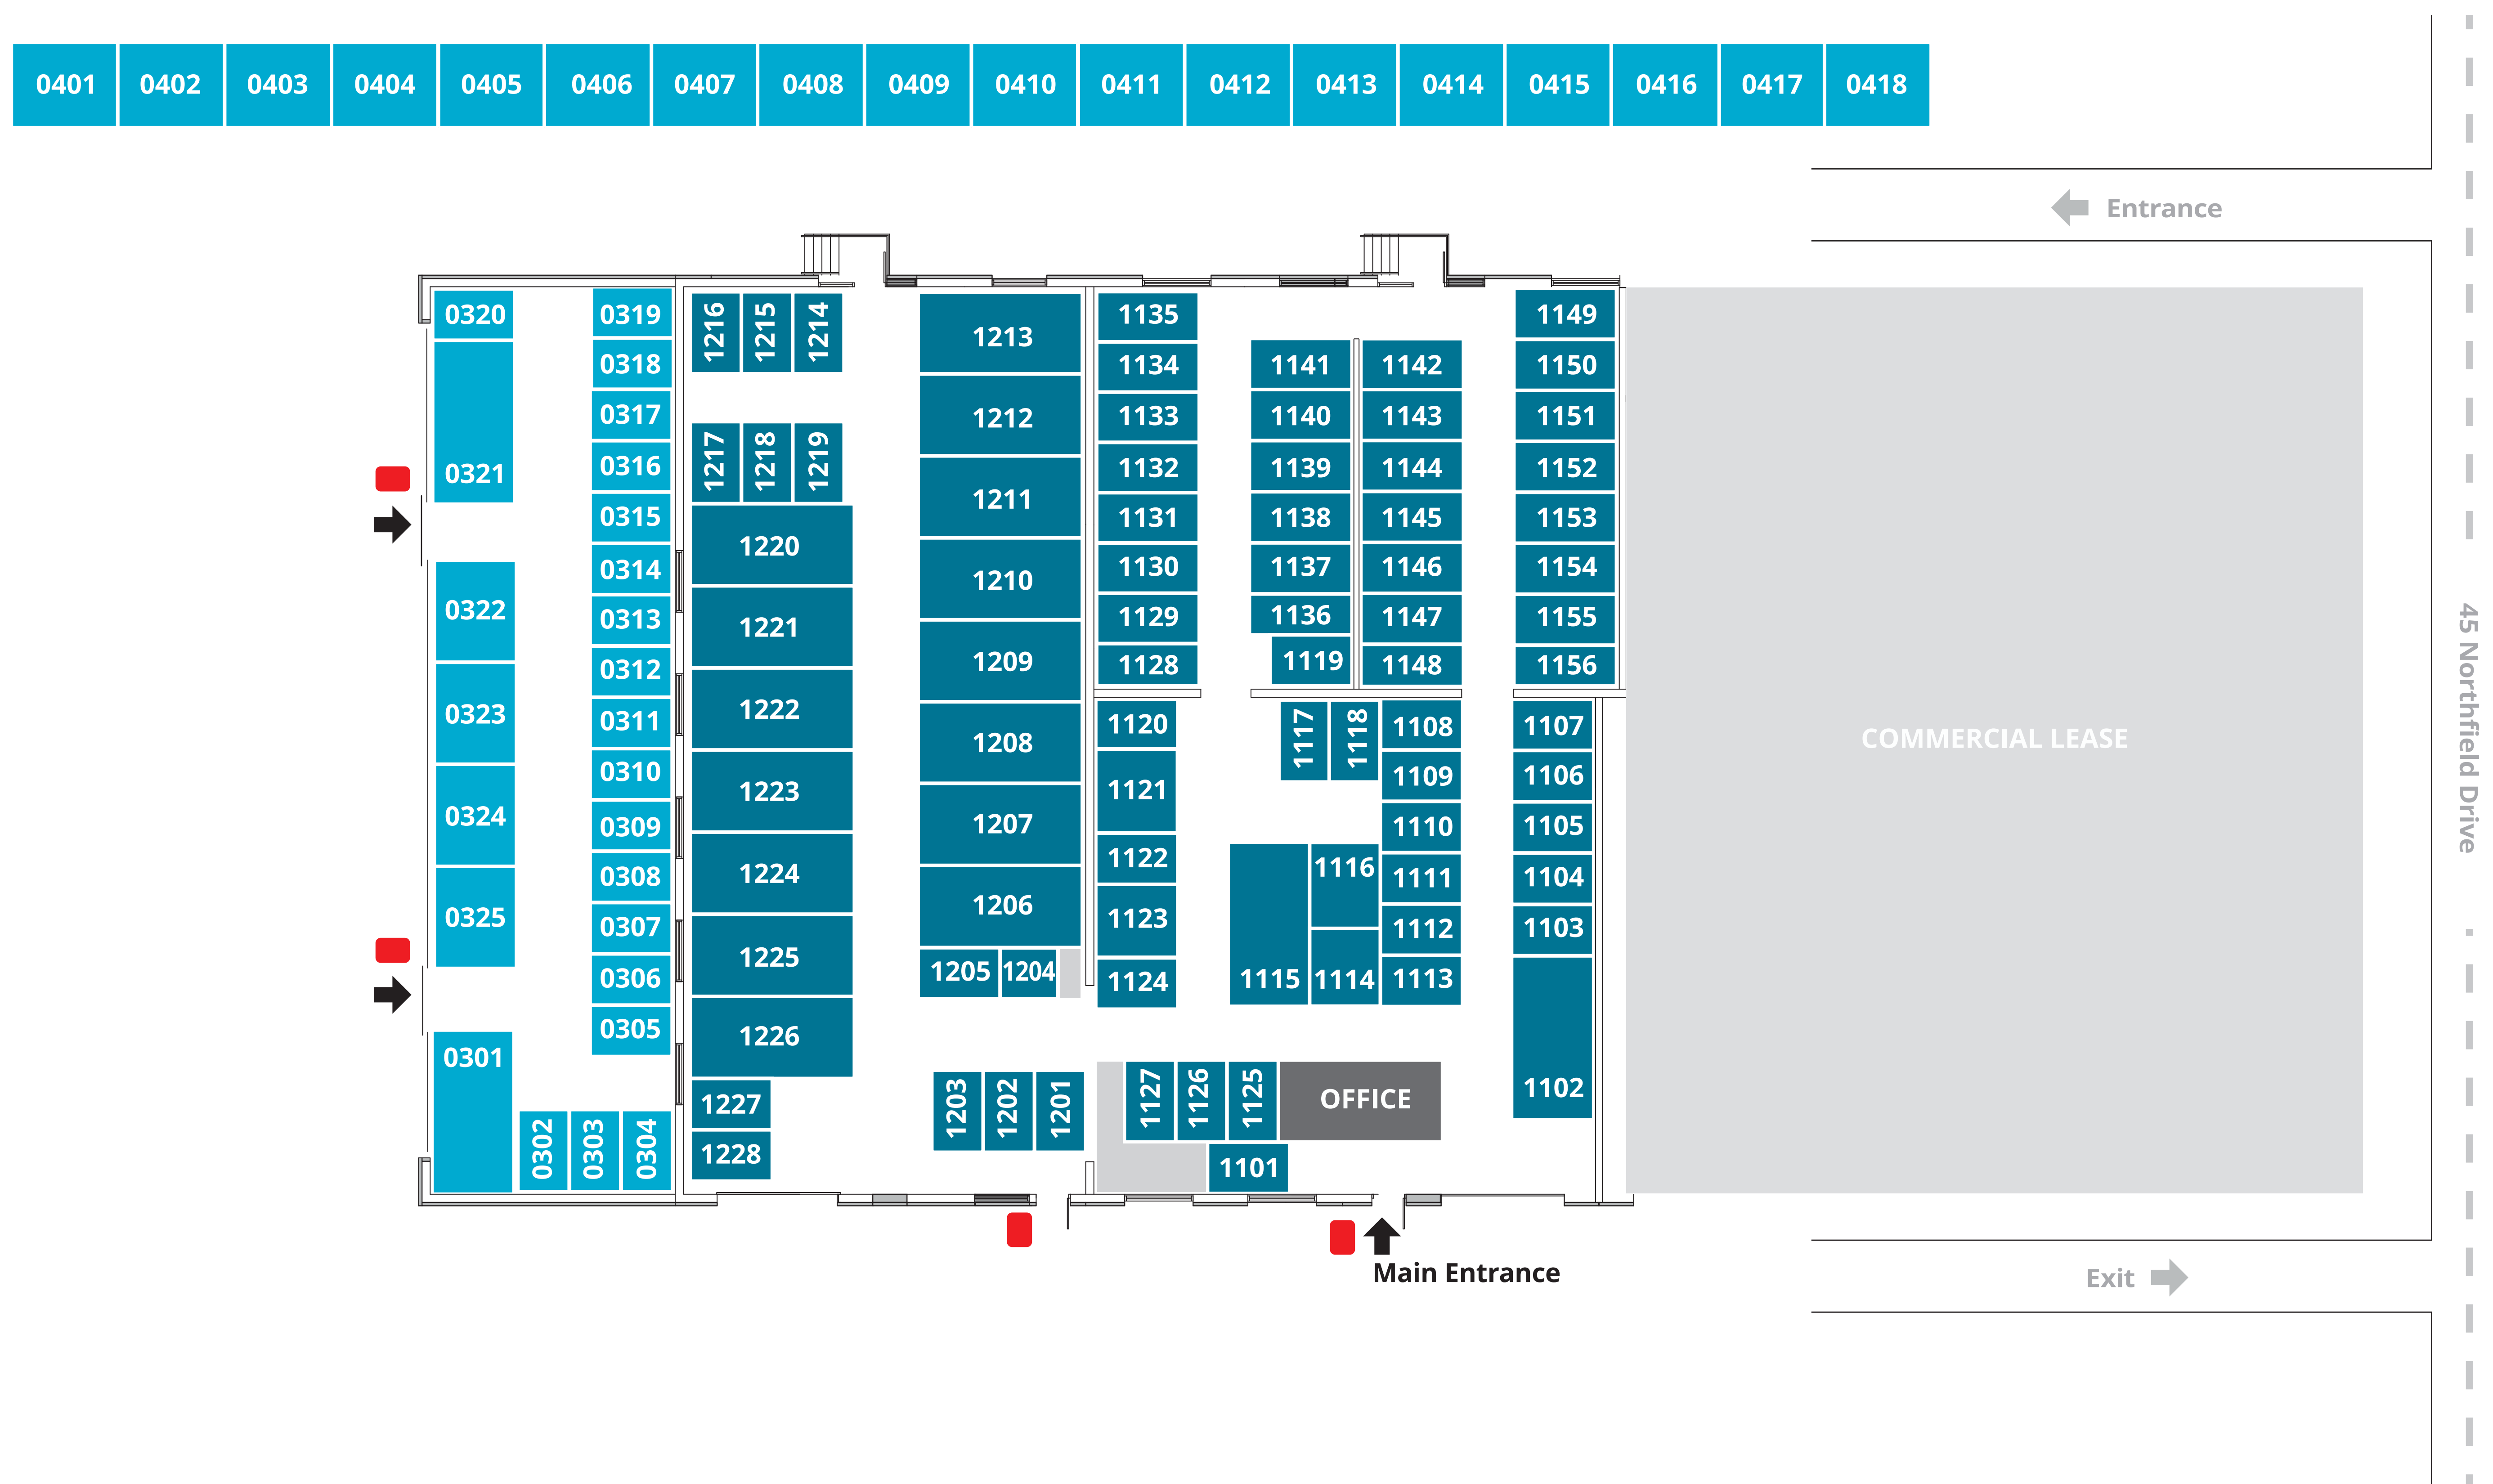

# Moving in?

Space at Hand - Waterloo  
45 Northfield Drive West, Waterloo  
519.880.0649

Visit us at [spaceathand.com](http://spaceathand.com) to select and book your unit.

● Non-heated Self Storage ● Climate Controlled Self Storage ■ Code Access