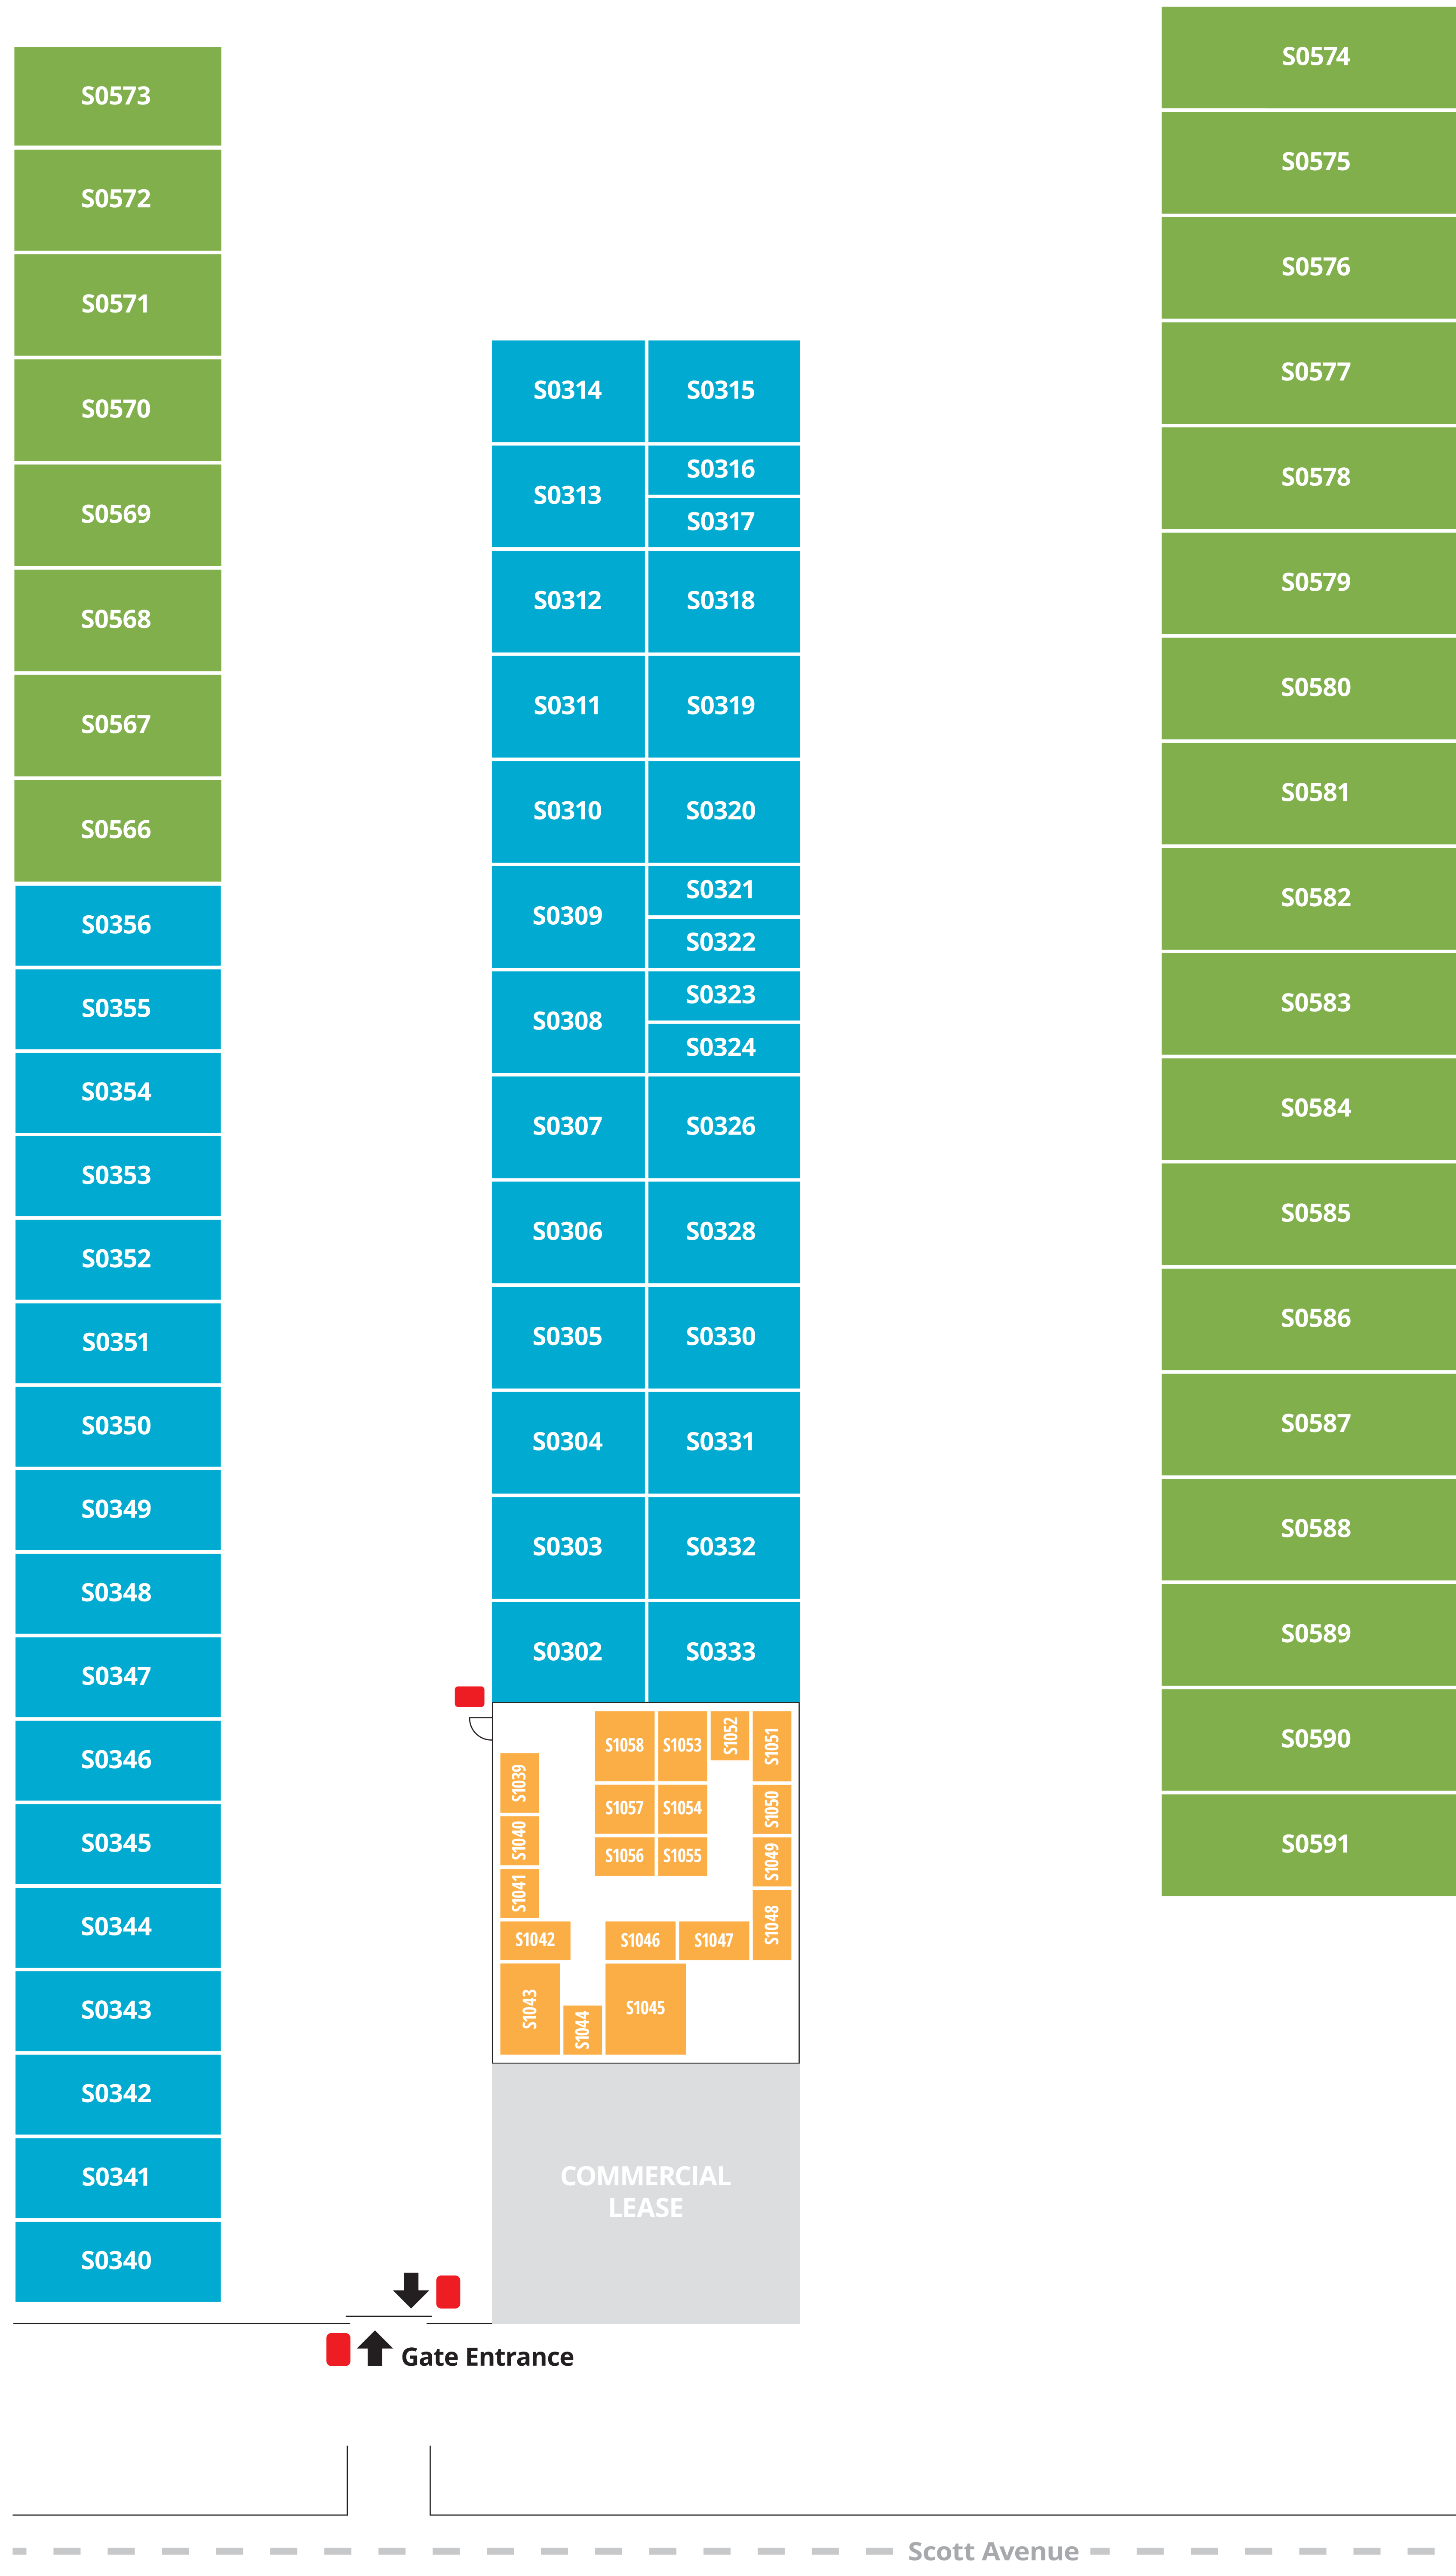

Moving in?

Space at Hand - Paris
80 Scott Avenue
519.442.4514

Visit us at spaceathand.com to select and book your unit.