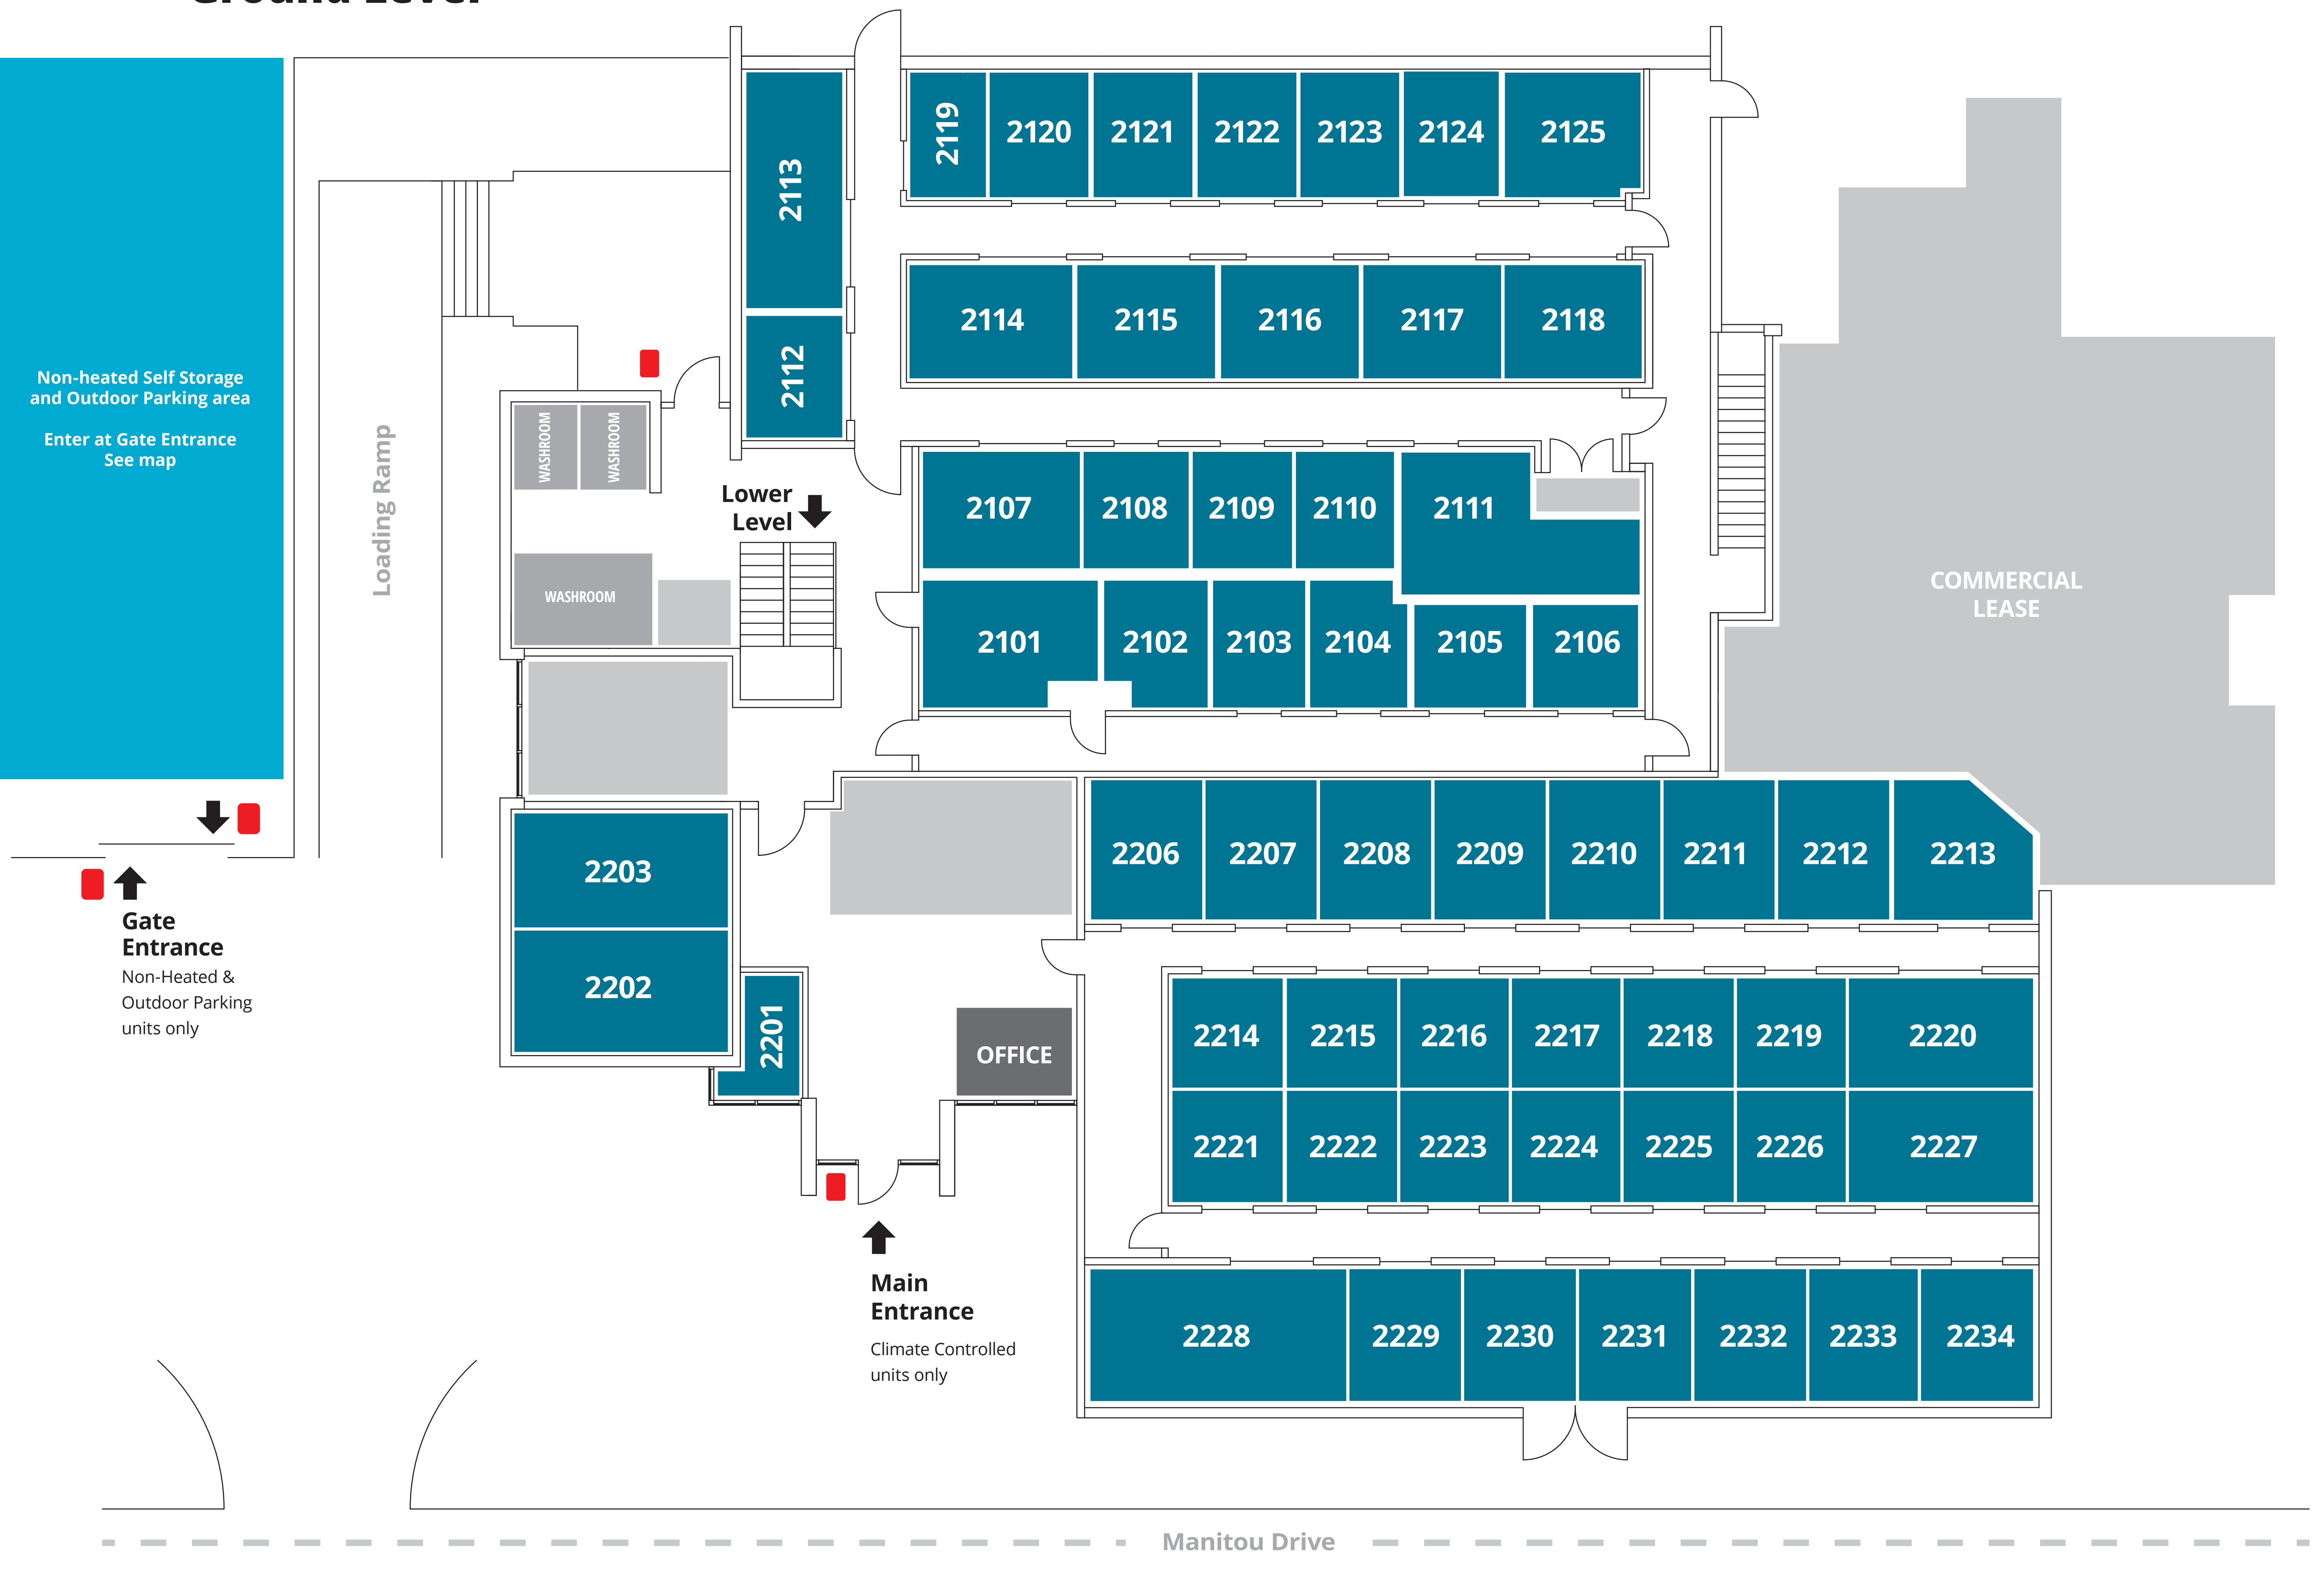

Moving in?

Space at Hand - Kitchener

110 Manitou Drive

519.571.1100

Visit us at spaceathand.com to select and book your unit.

● Non-heated Self Storage ● Outdoor Parking ● Code Access Keypad

Access hours are 5:00am - 11:00pm (365 days a year)

Moving in?

Space at Hand - Kitchener
110 Manitou Drive
519.571.1100

Visit us at spaceathand.com to select and book your unit.

Lower Level

Ground Level

 Climate Controlled Self Storage

 Code Access Keypad

 **Access hours are 5:00am - 11:00pm
(365 days a year)**