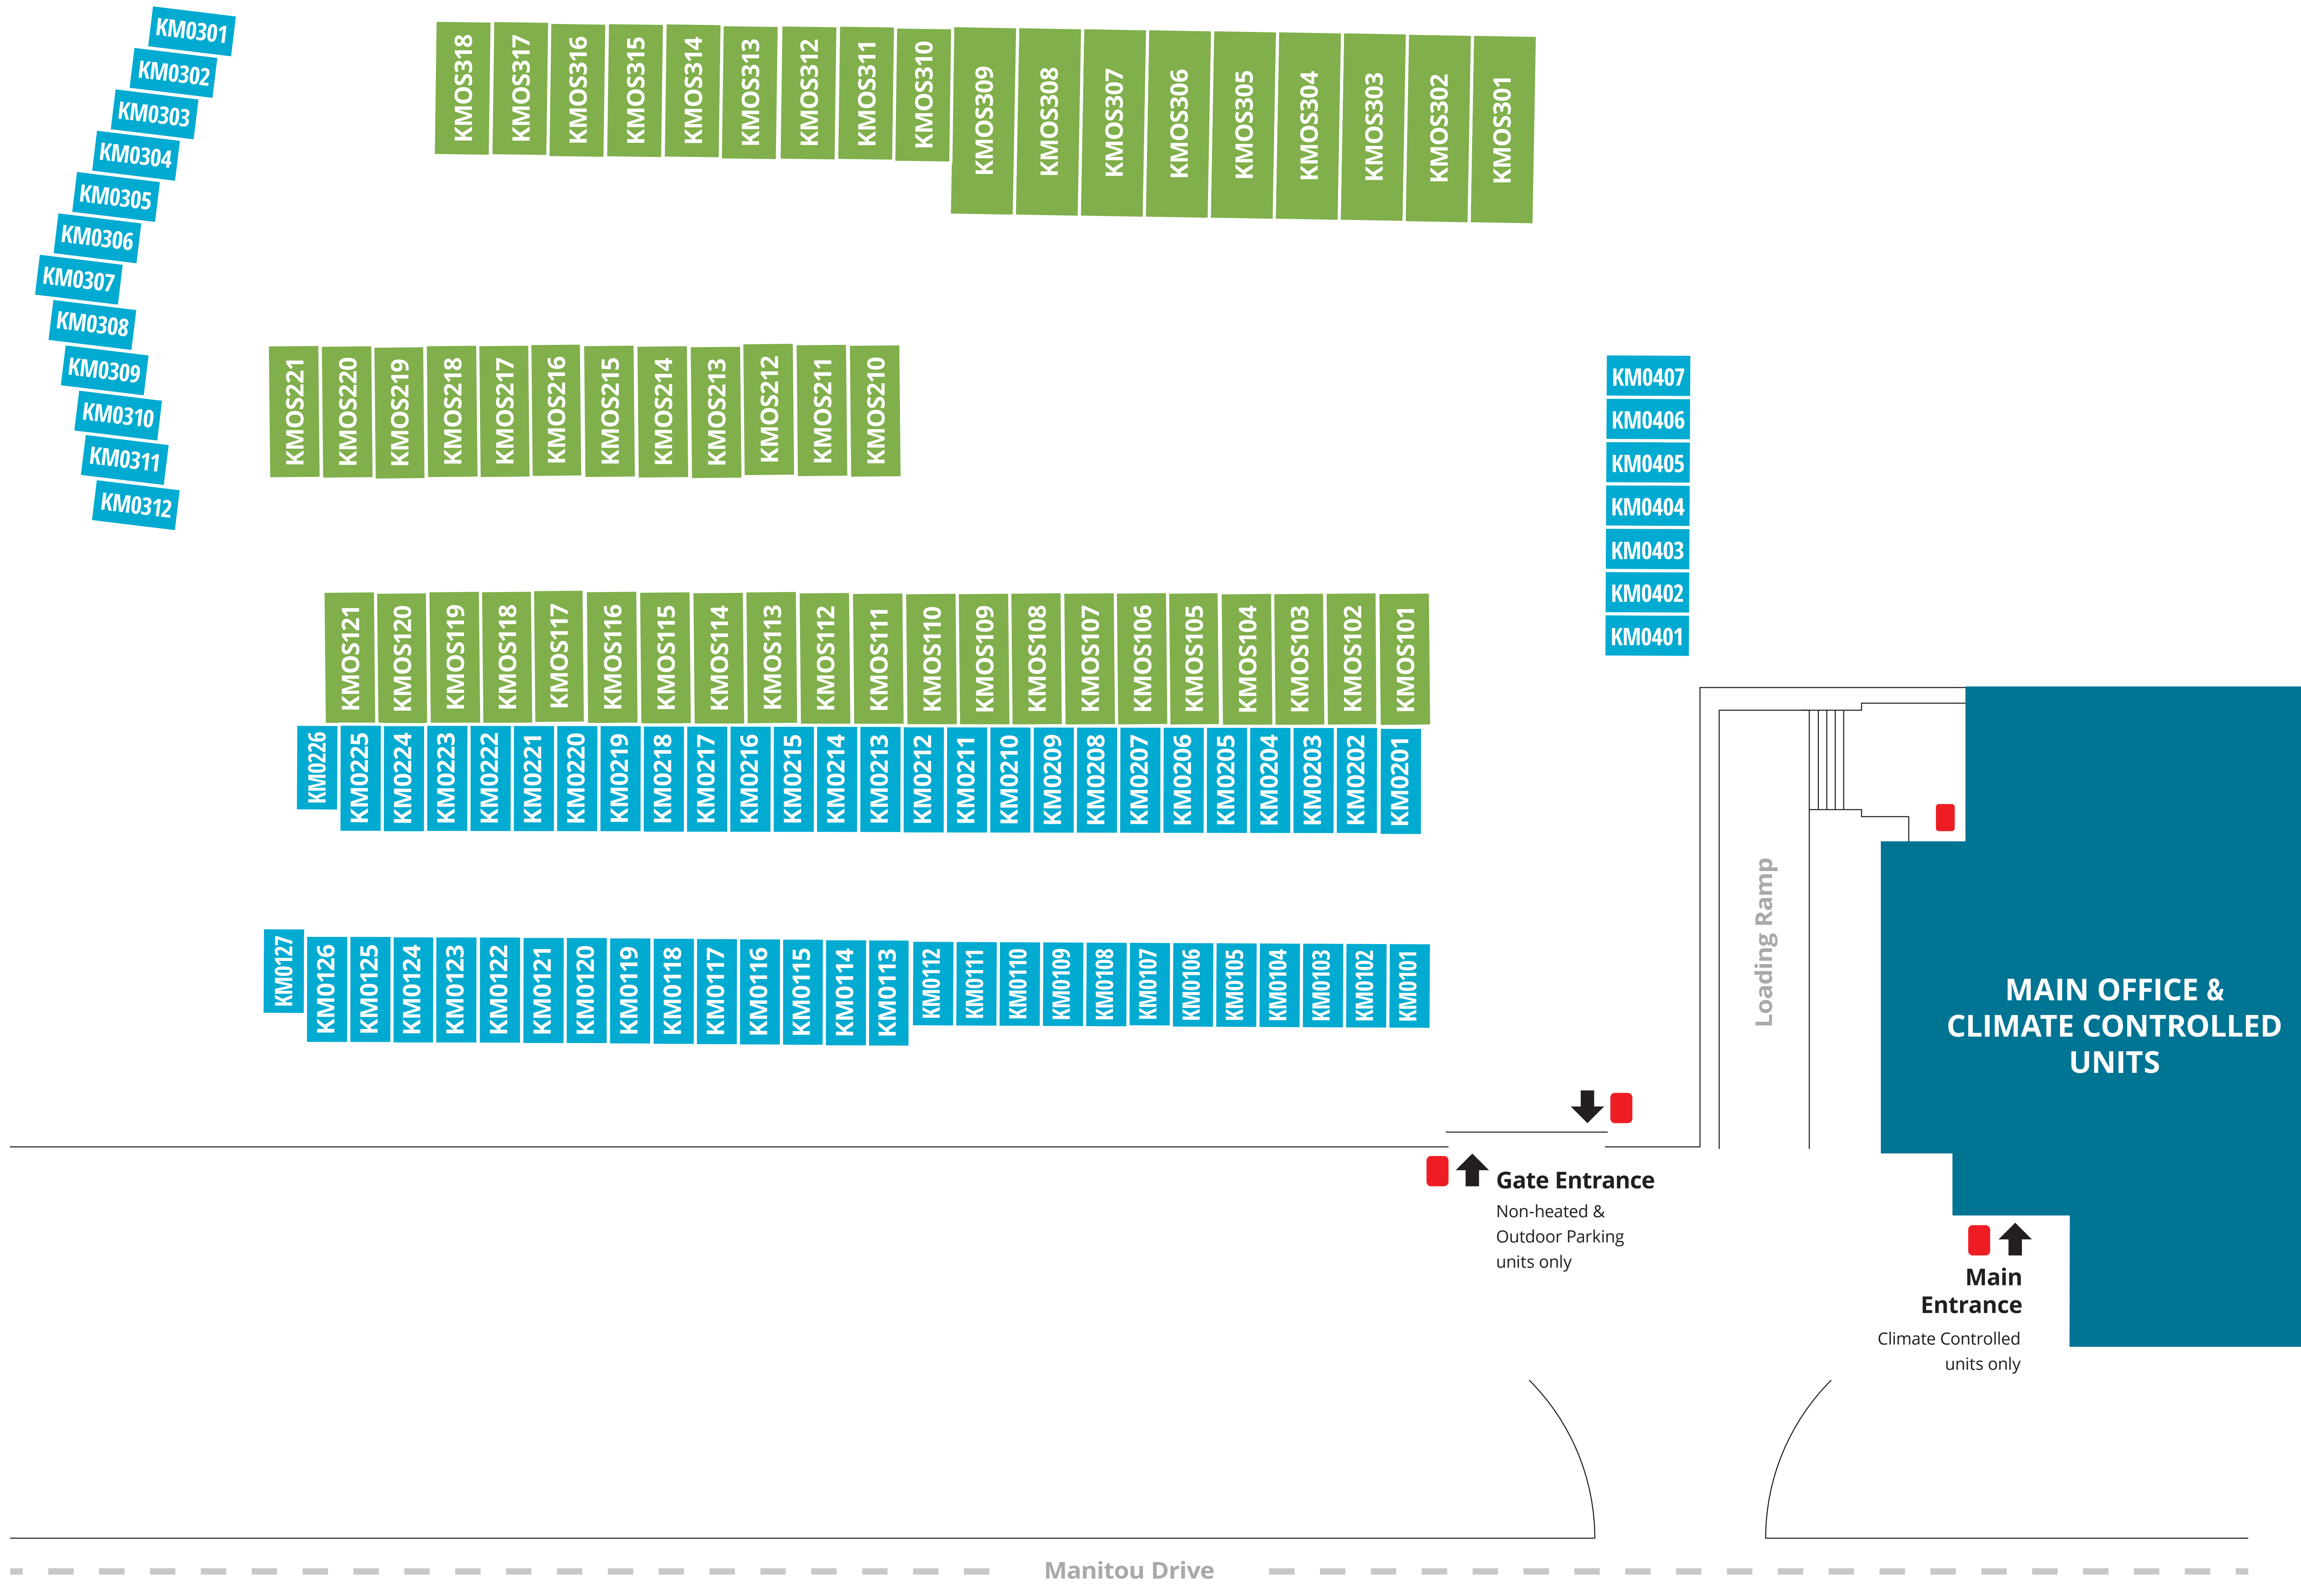

Moving in?

Space at Hand - Kitchener

110 Manitou Drive

519.571.1100

Visit us at spaceathand.com to select and book your unit.

● Non-heated Self Storage ● Outdoor Parking ● Code Access Keypad

Access hours are 5:00am - 11:00pm (365 days a year)

Moving in?

Space at Hand - Kitchener
110 Manitou Drive
519.571.1100

Visit us at spaceathand.com to select and book your unit.

Lower Level

Ground Level

 Climate Controlled Self Storage

 Code Access Keypad

 **Access hours are 5:00am - 11:00pm
(365 days a year)**