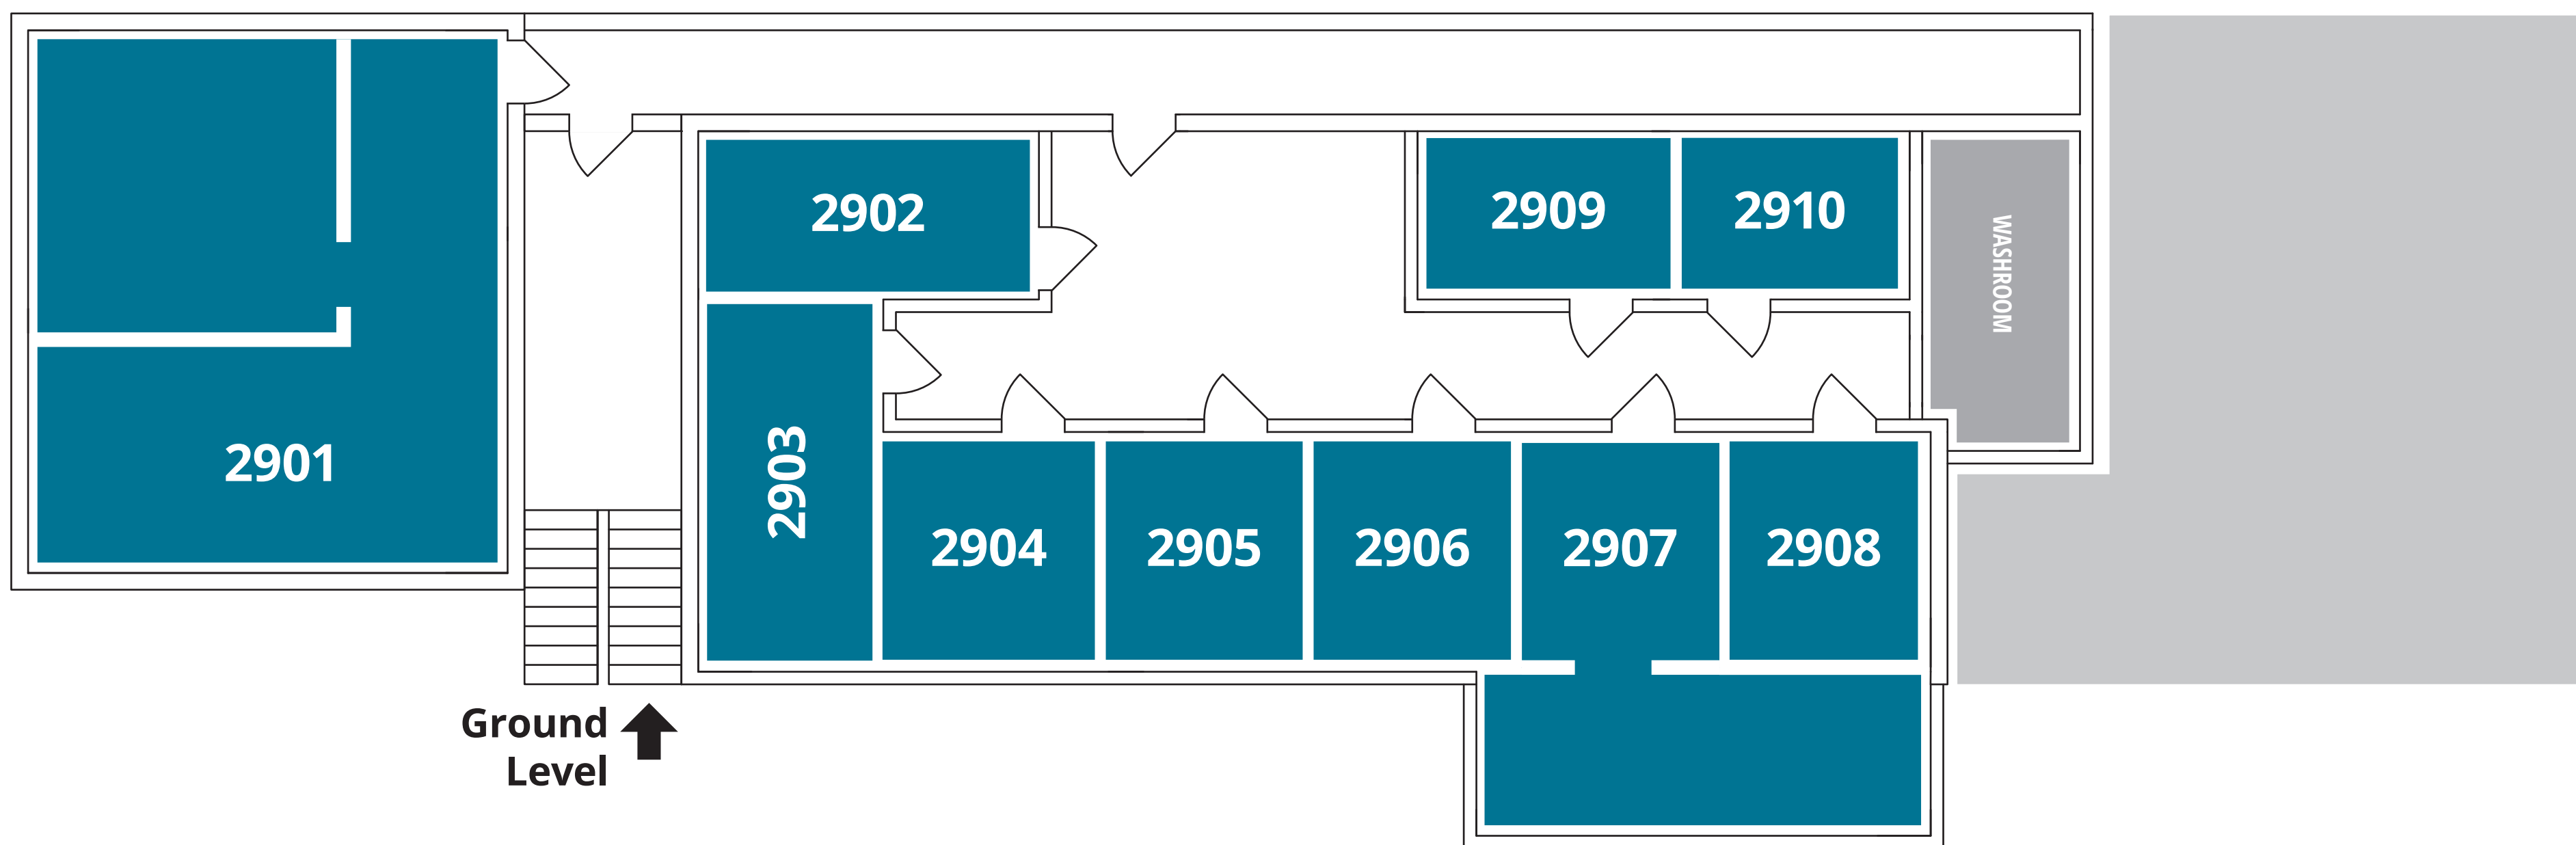

Moving in?

Space at Hand - Kitchener
110 Manitou Drive
519.571.1100

Visit us at spaceathand.com to select and book your unit.

Lower Level

Ground Level

 Climate Controlled Self Storage

 Code Access Keypad

 **Access hours are 5:00am - 11:00pm
(365 days a year)**